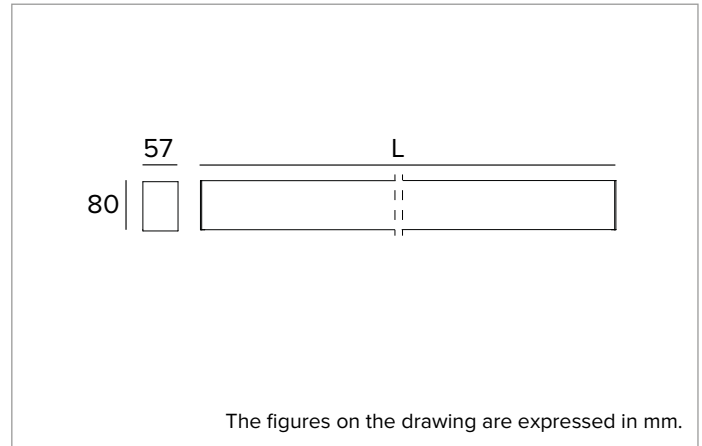

T030MX930ELPW | LOGICO EASY Stand Alone 57 - UGR16

Linear stand alone LED fixture for ceiling mounted or suspension installation. Emergency version

	3000K	H(m)	D1(m)	D2(m)	E _{max} (lx)
Ra90		75°	59°		
Fixture Power	28W	1	1.54	1.14	2096
Source Flux	2639lm	2	3.08	2.28	524
Fixture Flux	2639lm	3	4.62	3.41	233
Efficacy	94lm/W	4	6.16	4.55	131
6000770 I _{max} =920cd/klm	I _{max} 2428cd	5	7.71	5.69	84

Painted extruded aluminium body with 57mm section and polycarbonate end caps. Upper closing screen in white PVC.

Colour and finish: White

Dimensions: L=2352mm

Weight: 6.76Kg

Version: LINEAR

Degree of protection: IP40